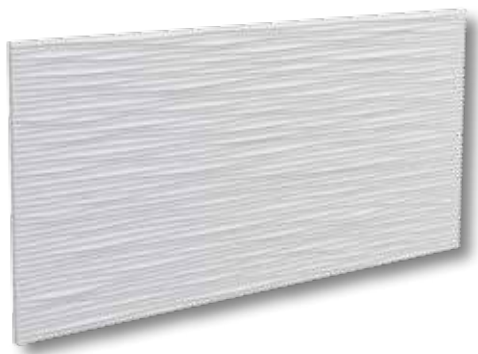

# A L L E G R O<sup>®</sup> WALL PANELS

*we will succeed together*

A dining table with a white tablecloth is set with several decorative vases in shades of green and teal. A large, black, dome-shaped pendant lamp hangs above the table. The background features a dark, textured wall panel. The scene is brightly lit, likely from a window on the right.

## OCEAN

H 758 mm (+/- 2mm)  
B 379 mm (+/- 2mm)  
T<sub>max</sub> 11,5 mm

Material:

PU

9 pcs/box

## SAHARA

H 758 mm (+/- 2mm)  
B 379 mm (+/- 2mm)  
T<sub>max</sub> 12 mm

Material:

PU

10 pcs/box

T<sub>max</sub>